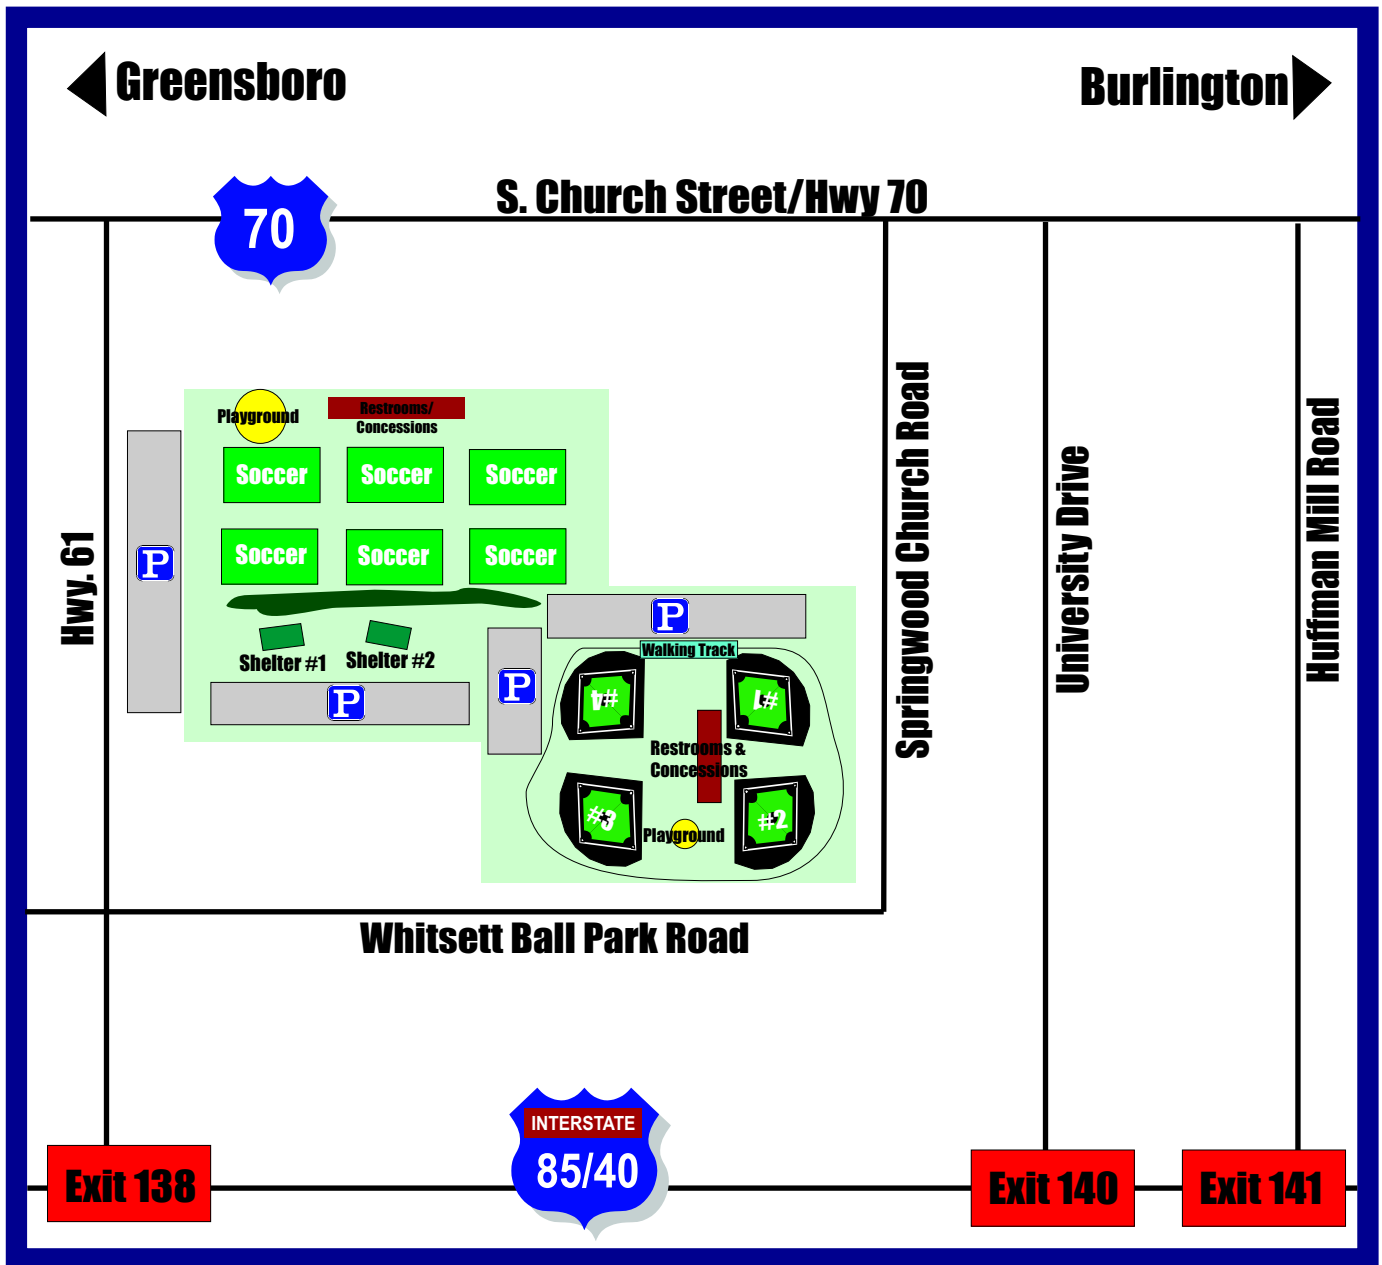

Directions To Springwood Park

1450 Springwood Church Road
Burlington, NC 27215